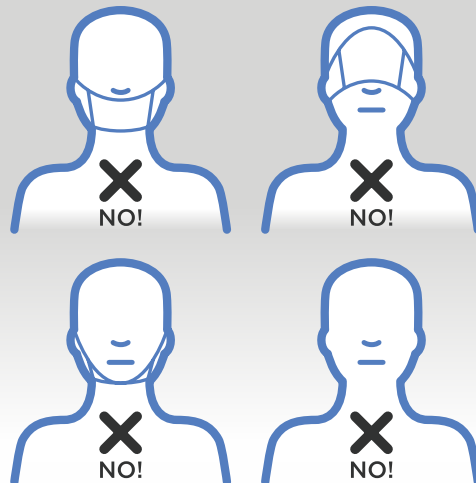

WEAR YOUR MASK CORRECTLY