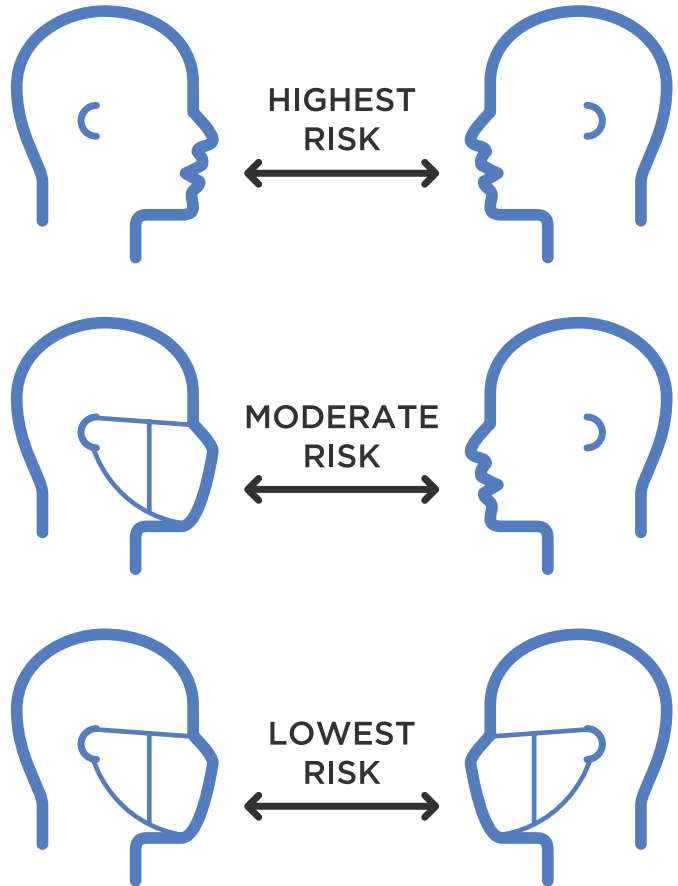

FACE MASKS & COVID-19

MASKS AND CORONAVIRUS TRANSMISSION

Masks help to control the spread of the coronavirus by capturing respiratory droplets before they enter the airstream. They work best when EVERYONE is masked.